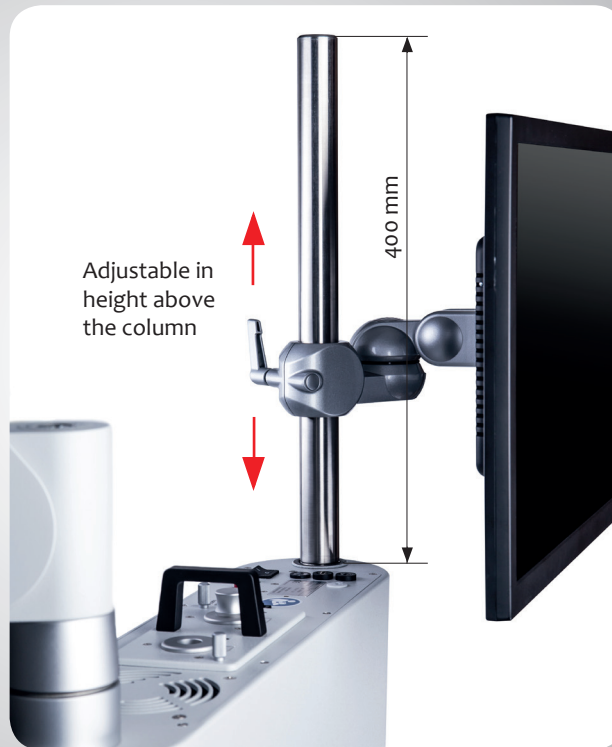

## Kaps TFT-display mount

- Ideal ergonomic comfort for the user
  - Easy and simple mounting on SOM 62 or mobile stand
  - Adjustable in height above the column, column length 400 mm
  - Swing, tilt or turn the flat panel monitor for maximum efficiency
  - VESA® Flat Display Mounting Interface (FDMI™) Standard compliant for easy monitor attachment (up to 22“)
  - Including mounting-set and instruction
- 📦 order no 162-205-000

### Neovo X-22Ew

Featuring new adjustable gamma and black level settings to bring you the ideal images regardless of signal quality, the X-22Ew is a durable 22" display designed for professional and public environments.

- 22"-display
- LED-backlit technology with high 1920 x 1080 resolution
- NeoV™ Optical Glass
- AIP Technology: PIP and PBP functions; Noise Reduction
- Black Level alignment
- Versatile inputs: VGA, DVI, HDMI, DisplayPort, Audio-In
- built-in speakers (2W x 2)
- Durable metal housing